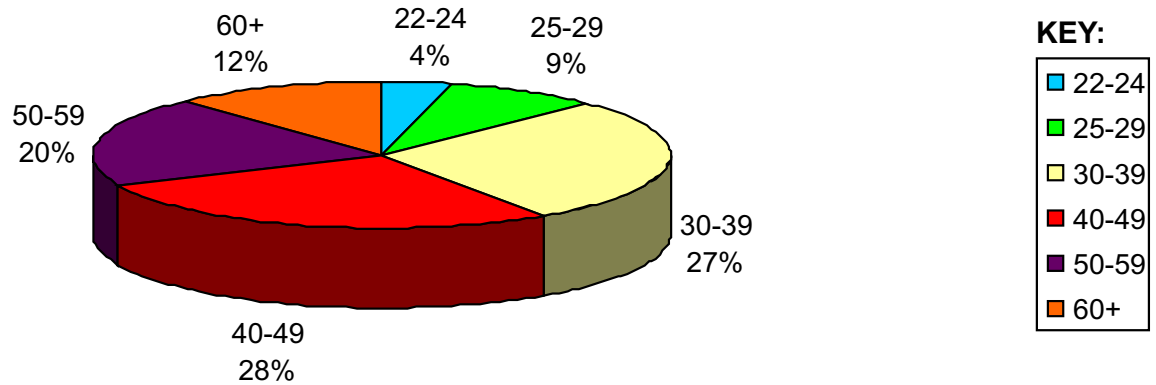

# DC METRO HBCU ALUMNI ALLIANCE

AGE DEMOGRAPHICS BASED ON APPROXIMATE TOTAL OF 96,336 ALLIANCE ALUMNI

SOURCE: HBCU ALUMNI ALLIANCE MEMBERSHIP REPORTS

10/1/2017